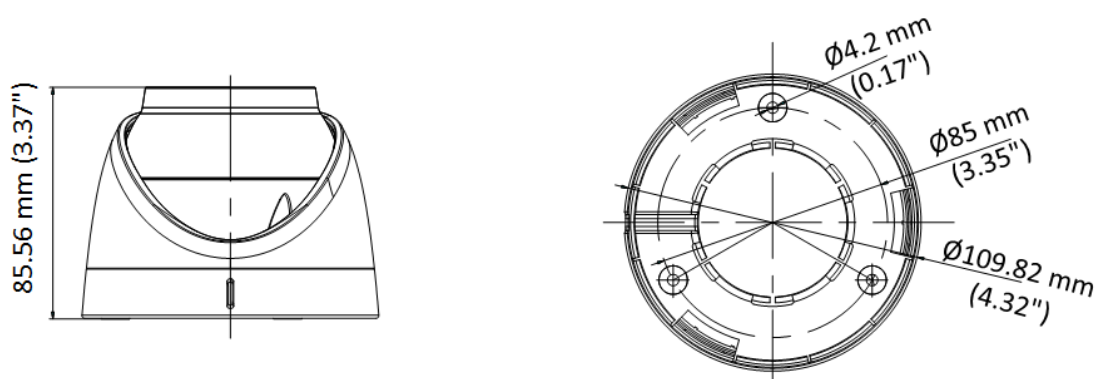

▪ Dimension

▪ Accessory